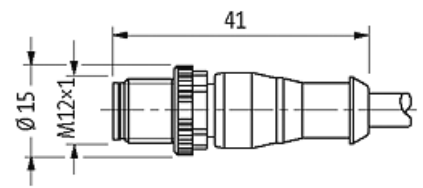

**M12 Xtreme male 0° / M12 female 0°**

PUR 4x0.5 bk UL/CSA+drag chain 15m

Xtreme - Outdoor

Stainless steel 1.4305 (V2A)

Male straight – female straight

M12 – M12, 4-pole

Art-No. 7005 - M12 Lite - (plastic hexagonal screw) on request

[Link to Product](#)**Illustration**

Product may differ from Image

**Sketch**

Male

Female

Product may differ from Image