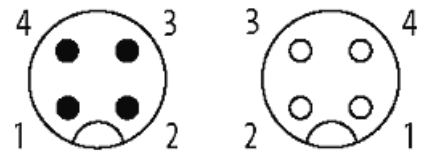

**M12 Xtreme male 0° / M12 female 0°**

PUR 4x0.5 bk UL/CSA+drag chain 15m

Xtreme - Outdoor

Stainless steel 1.4305 (V2A)

Male straight – female straight

M12 – M12, 4-pole

Art-No. 7005 - M12 Lite - (plastic hexagonal screw) on request

[Link to Product](#)**Illustration**

Product may differ from Image

**Sketch**

Male

Female

Product may differ from Image