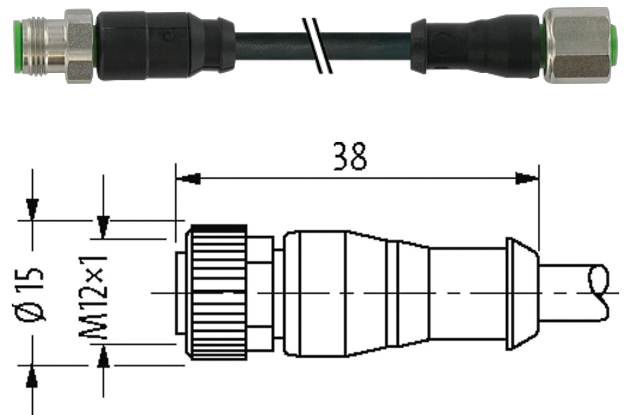

**M12 Xtreme male 0° / M12 female 0°**

PUR 4x0.5 bk UL/CSA+drag chain 15m

Xtreme - Outdoor

Stainless steel 1.4305 (V2A)

Male straight – female straight

M12 – M12, 4-pole

Art-No. 7005 - M12 Lite - (plastic hexagonal screw) on request

Plastic housings with good resistance against chemicals and oils.

The resistance to aggressive media should be individually tested for your application. Further details on request.

Further cable lengths on request.

[Link to Product](#)**Illustration**

Product may differ from Image

**Sketch**

Male

Female

Product may differ from Image