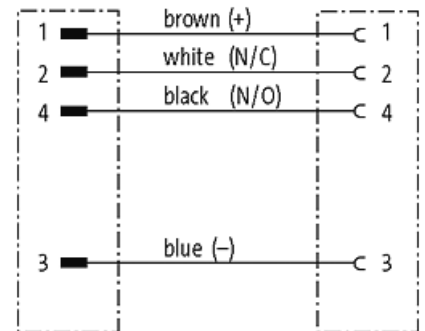

**M12 Xtreme male 0° / M12 female 0°**

PUR 4x0.5 bk UL/CSA+drag chain 15m

Xtreme - Outdoor

Stainless steel 1.4305 (V2A)

Male straight – female straight

M12 – M12, 4-pole

Art-No. 7005 - M12 Lite - (plastic hexagonal screw) on request

[Link to Product](#)**Illustration**

Product may differ from Image

**Sketch**

Male

Female

Product may differ from Image